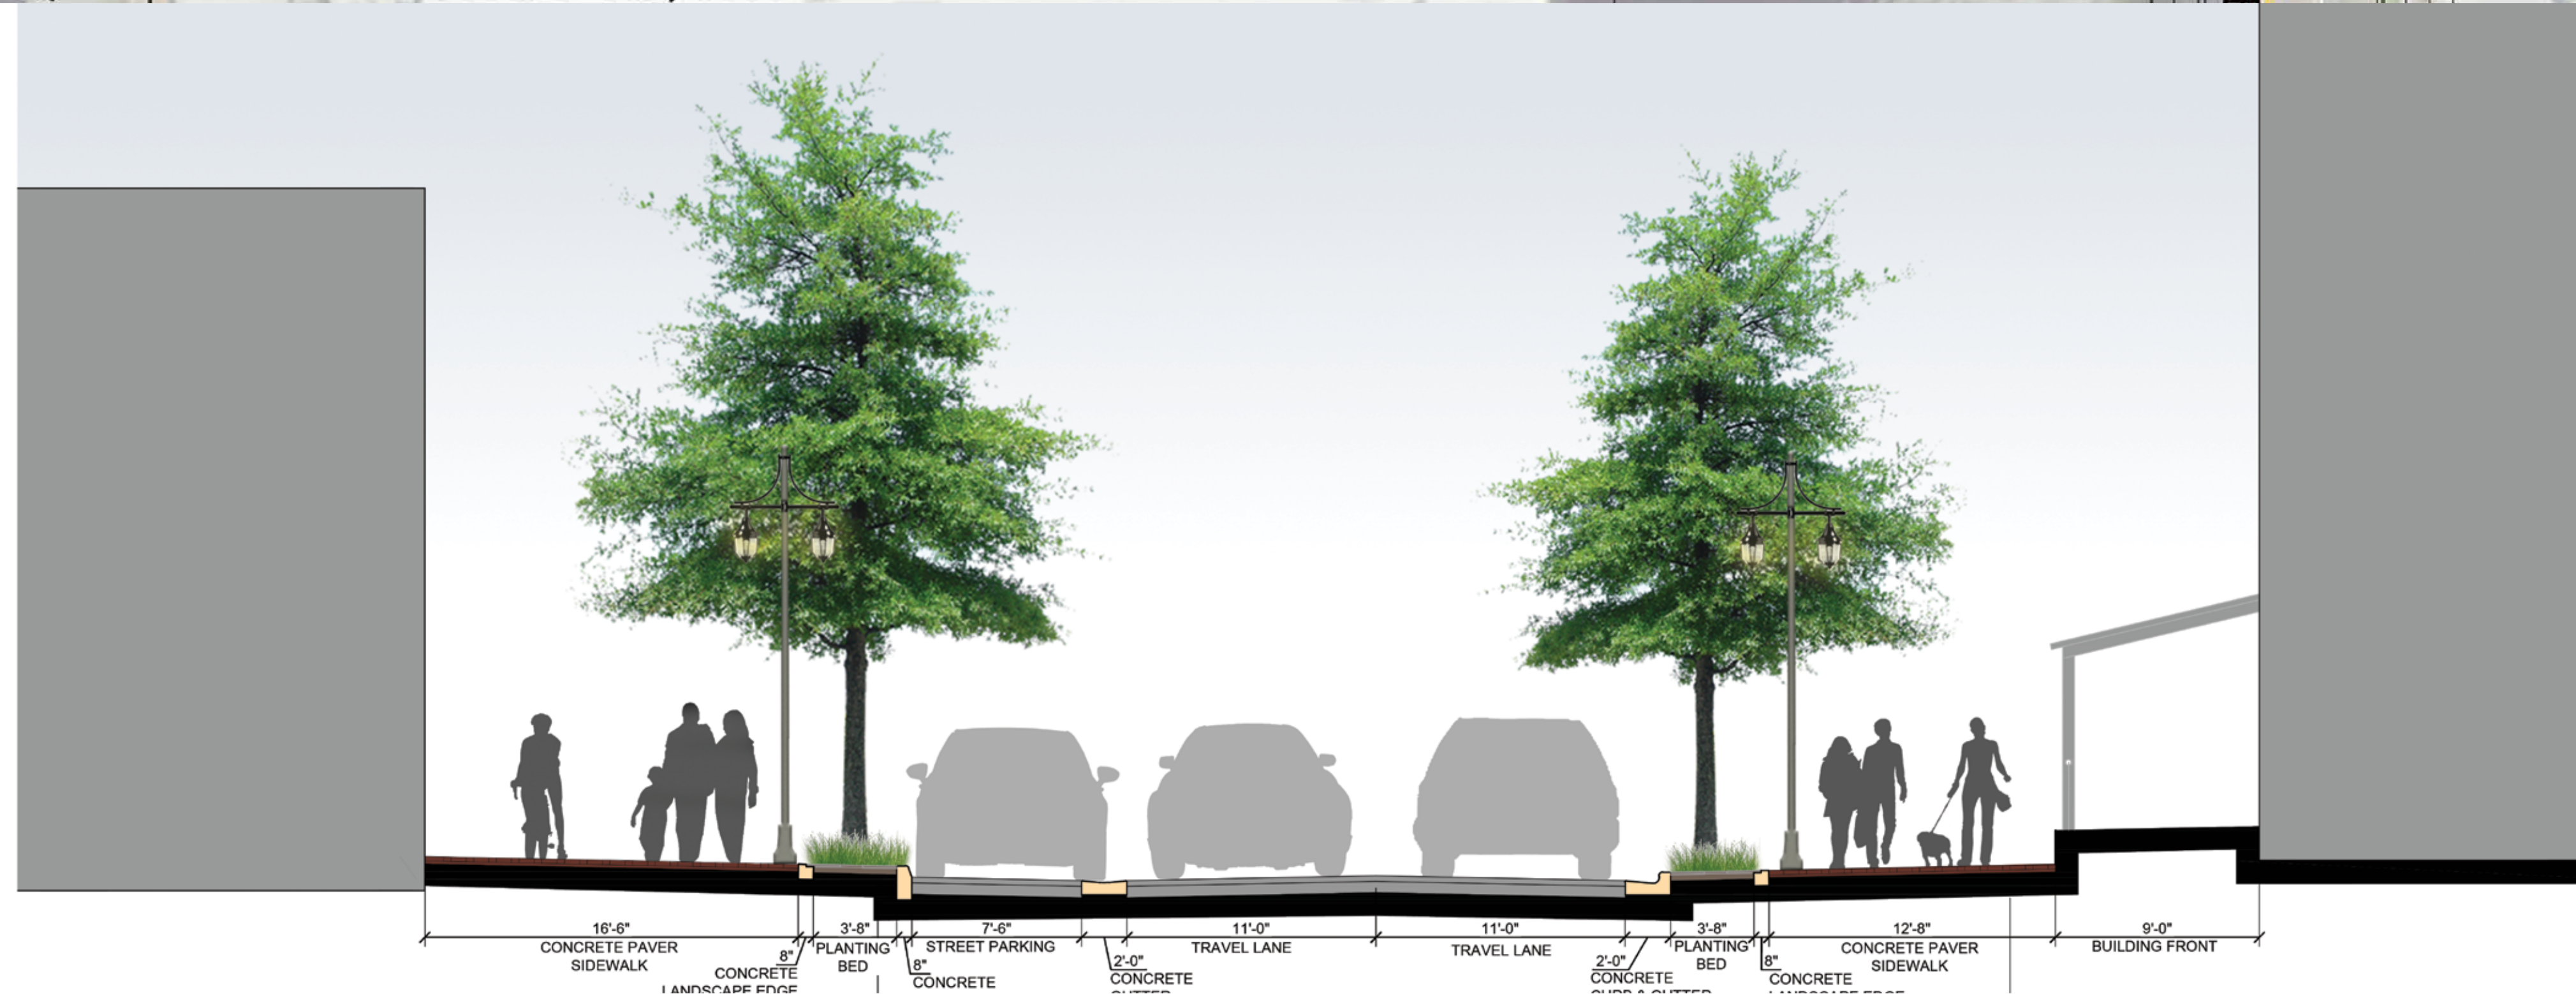

Harbour House Condominium

Single family residence

Bern's Park

Single family residence

Selmon Overpass

SoHo Square

The Morrison

Starbucks

The Green Lemon

SoHo Bay Townhouse

MAA SoHo Square

Classic Style

Craftsman Style

Industrial Chic Style

South Howard Streetscape
Design Style Options

Selmon Expressway Underpass

Picnic tables

Bus stop seating

Lighting

Creative Seating Opportunities

South Howard Streetscape

Selmon Expressway Underpass Plaza

Proposed Section A'

Proposed Section B'

South Howard Streetscape

Proposed Street Sections A & B

Proposed Section C'

Proposed Section D'

South Howard Streetscape

Proposed Street Sections C & D