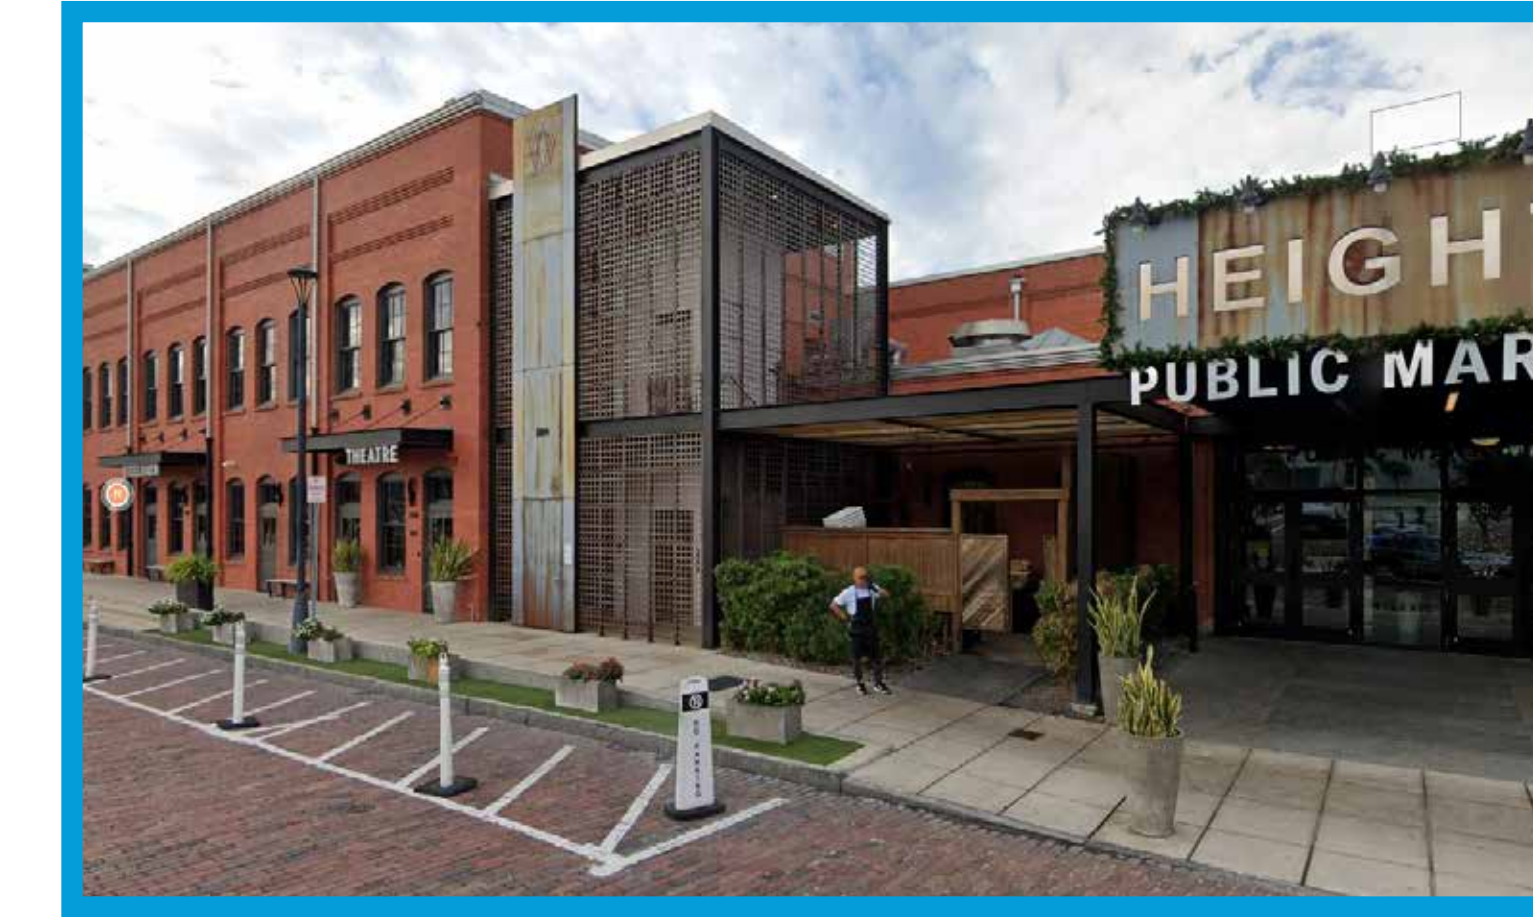

Harbour House Condominium

Single family residence

Bern's Park

Single family residence

Selmon Overpass

SoHo Square

The Morrison

Starbucks

Panera Bread

Historic District

Civic District

Bayshore Drive intersection

1508 S. Howard Townhouses

Historical Hyde Park residence

Historical Hyde Park residence

1301 SoHo Condominiums

The Green Lemon

SoHo Bay Townhouse

MAA SoHo Square

Classic Style

Craftsman Style

Industrial Chic Style

South Howard Streetscape
Design Style Options

Selmon Expressway Underpass